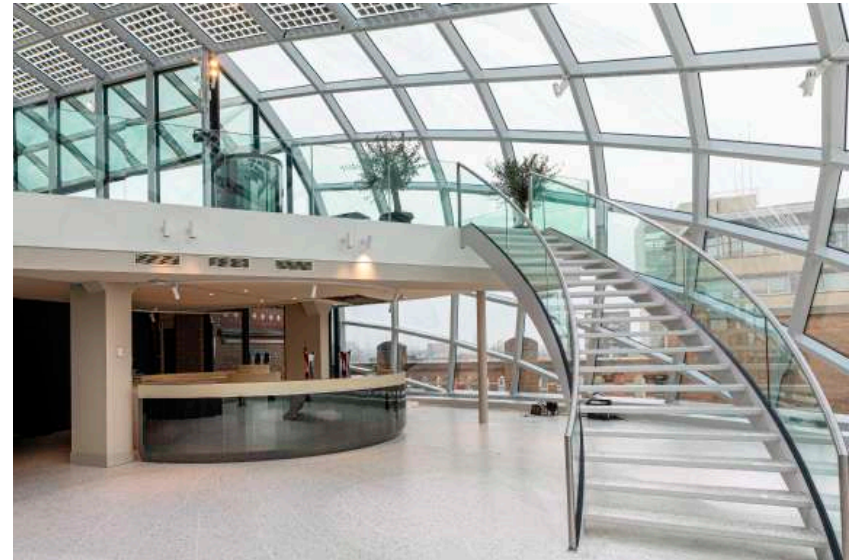

THE HIGH LIGHT

OUR ROOF IS YOUR ROOF

THE HIGH LIGHT

FLOOR 6 & 7

On top of the old diamond exchange, you will find the High Light of Capital C. An exclusive event space that consists of two floors and a giant glass dome, which provides you and your guests with an impressive view over Amsterdam. It will take you to infinity and beyond. The High Light is suitable for all kinds of events. No matter what you are using this magical place for, it is bound to light up any event. Or at least take it to the highest level available.

BY PAUL LINSE

The only way is up, until you reach the High Brow Bar. This lounge has an iconic round bar with an even more iconic view over Amsterdam, whichever side of the bar you are having your drink. The space fits up to 100 people, making sure that each one of your guests will find someone nice to talk to.

Reception (100 p)

Dinner (25 p)

WITH A VIEW OF
THE CLOCK TOWER

138 M2

Floor manager

View over the city

Creation of a Dutch designer

Superfast wifi