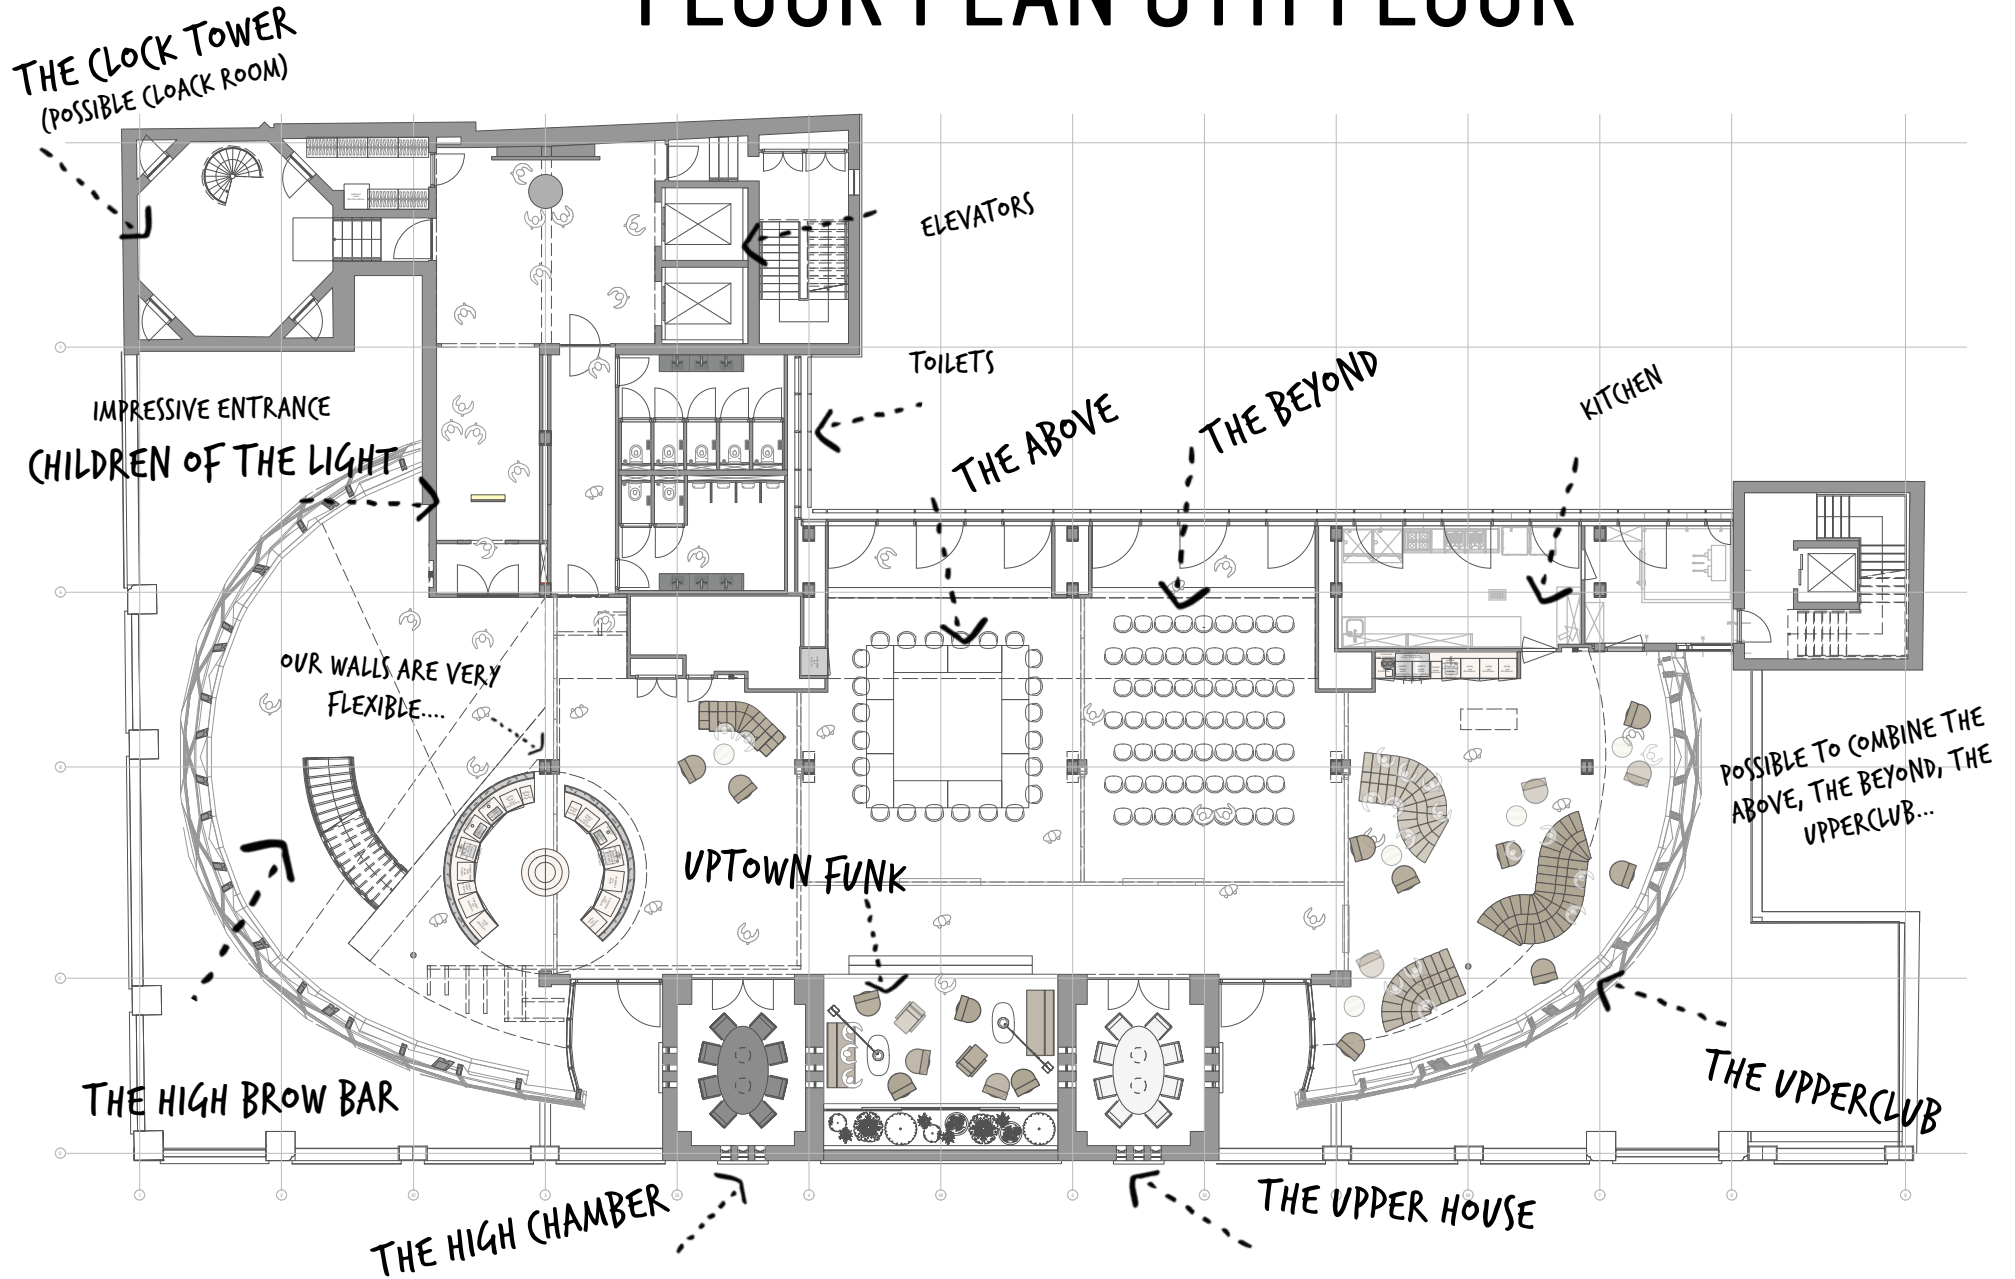

THE HIGH LIGHT

OUR ROOF IS YOUR ROOF

THE HIGH LIGHT

FLOOR 6 & 7

On top of the old diamond exchange, you will find the High Light of Capital C. An exclusive event space that consists of two floors and a giant glass dome, which provides you and your guests with an impressive view over Amsterdam. It will take you to infinity and beyond. The High Light is suitable for all kinds of events. No matter what you are using this magical place for, it is bound to light up any event. Or at least take it to the highest level available.

-  Up to 400 guests
-  Basic audiovisual technique
-  1.200 m²
-  2 bars + pantry
-  Roof terrace
-  Professional kitchen
-  Dutch design interior
-  Warderobe

FLOOR PLAN 6TH FLOOR

FLOOR PLAN 7TH FLOOR

THE HIGH BROW BAR

BY PAUL LINSE

The only way is up, until you reach the High Brow Bar. This lounge has an iconic round bar with an even more iconic view over Amsterdam, whichever side of the bar you are having your drink. The space fits up to 100 people, making sure that each one of your guests will find someone nice to talk to.

THE ABOVE

BY PAUL LINSE

The Above is a spacious conference room with a stage and a view. Next to it is the Beyond, a conference room as well. Each conference room can host up to 60 people and comes with a stage. The wall that separates them is flexible and can be removed to make room for up to 120 people in a larger space: the Above & Beyond.