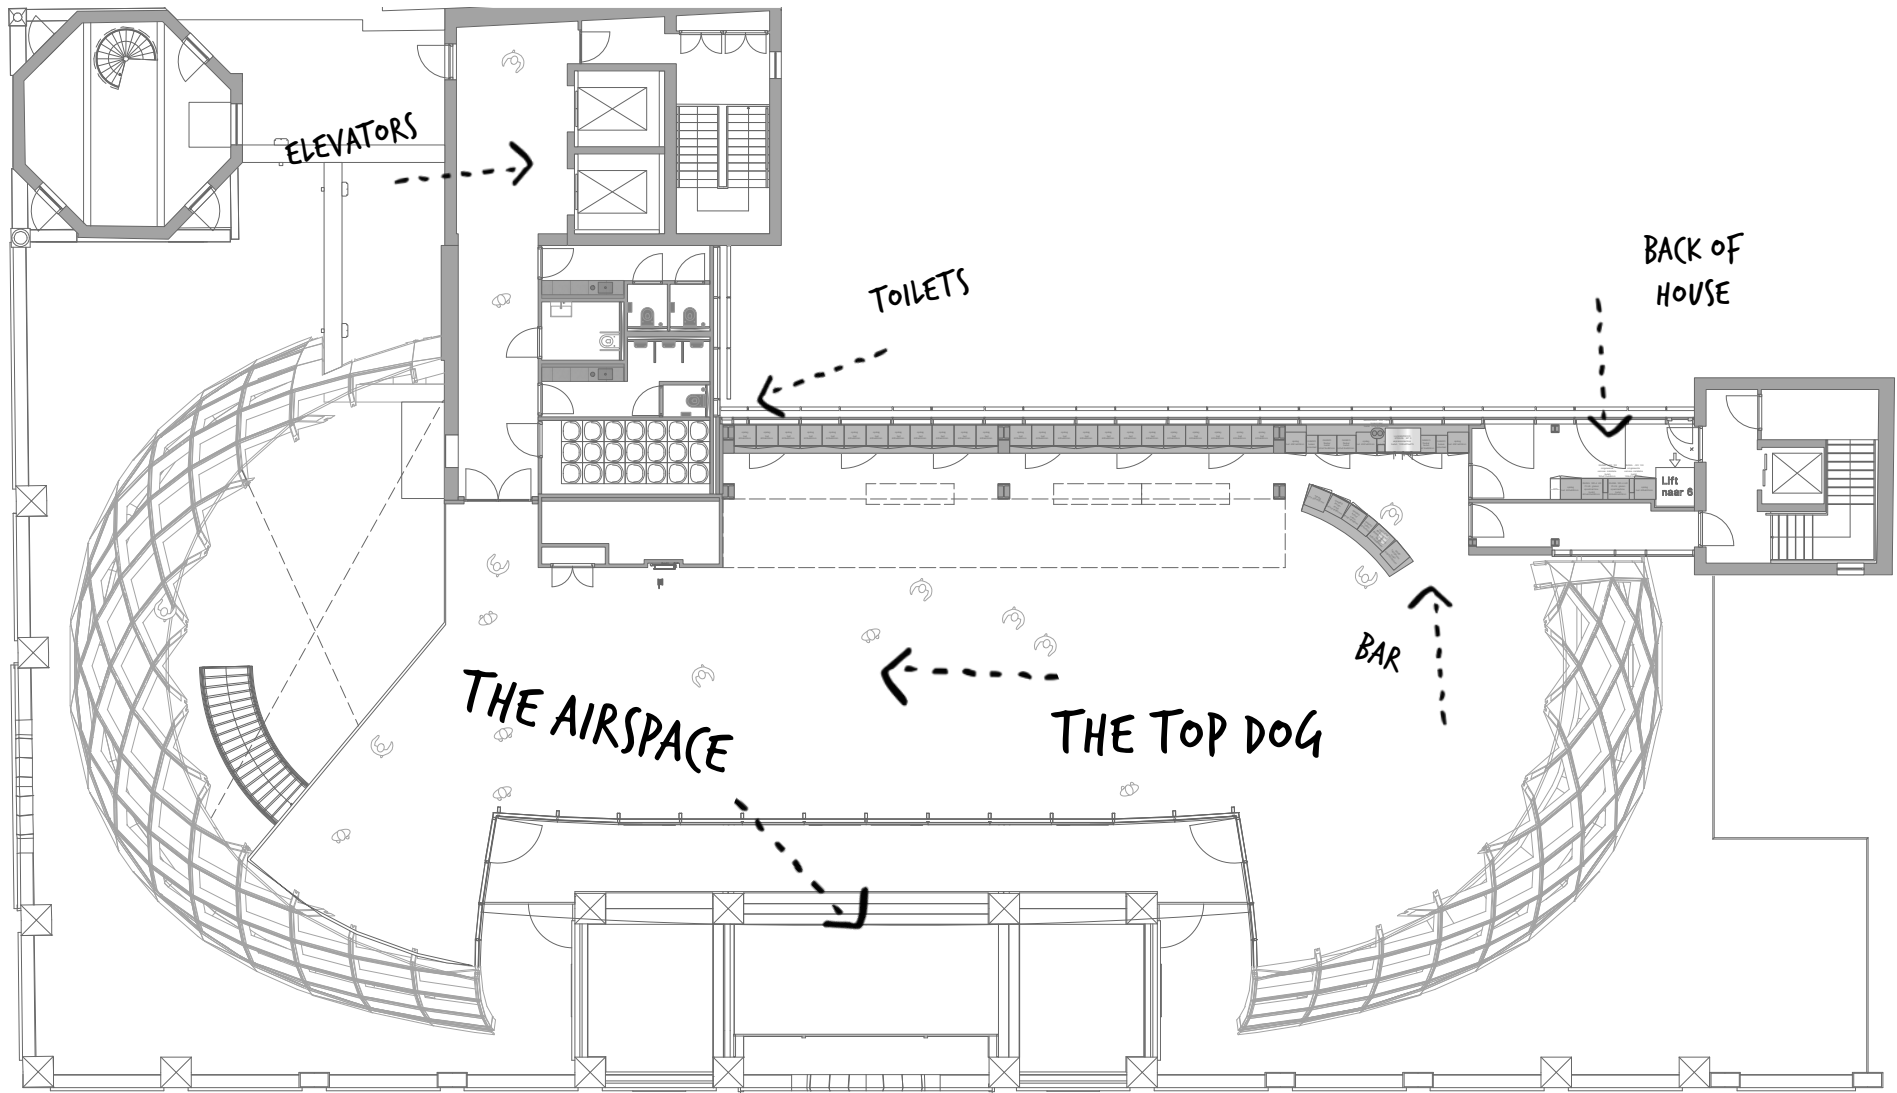

THE HIGH LIGHT

OUR ROOF IS YOUR ROOF

THE HIGH LIGHT

FLOOR 6 & 7

On top of the old diamond exchange, you will find the High Light of Capital C. An exclusive event space that consists of two floors and a giant glass dome, which provides you and your guests with an impressive view over Amsterdam. It will take you to infinity and beyond. The High Light is suitable for all kinds of events. No matter what you are using this magical place for, it is bound to light up any event. Or at least take it to the highest level available.

-  Up to 400 guests
-  Basic audiovisual technique
-  1.200 m²
-  2 bars + pantry
-  Roof terrace
-  Professional kitchen
-  Dutch design interior
-  Warderobe

FLOOR PLAN 6TH FLOOR

FLOOR PLAN 7TH FLOOR

THE HIGH BROW BAR

BY PAUL LINSE

The only way is up, until you reach the High Brow Bar. This lounge has an iconic round bar with an even more iconic view over Amsterdam, whichever side of the bar you are having your drink. The space fits up to 100 people, making sure that each one of your guests will find someone nice to talk to.

THE ABOVE

BY PAUL LINSE

The Above is a spacious conference room with a stage and a view. Next to it is the Beyond, a conference room as well. Each conference room can host up to 60 people and comes with a stage. The wall that separates them is flexible and can be removed to make room for up to 120 people in a larger space: the Above & Beyond.